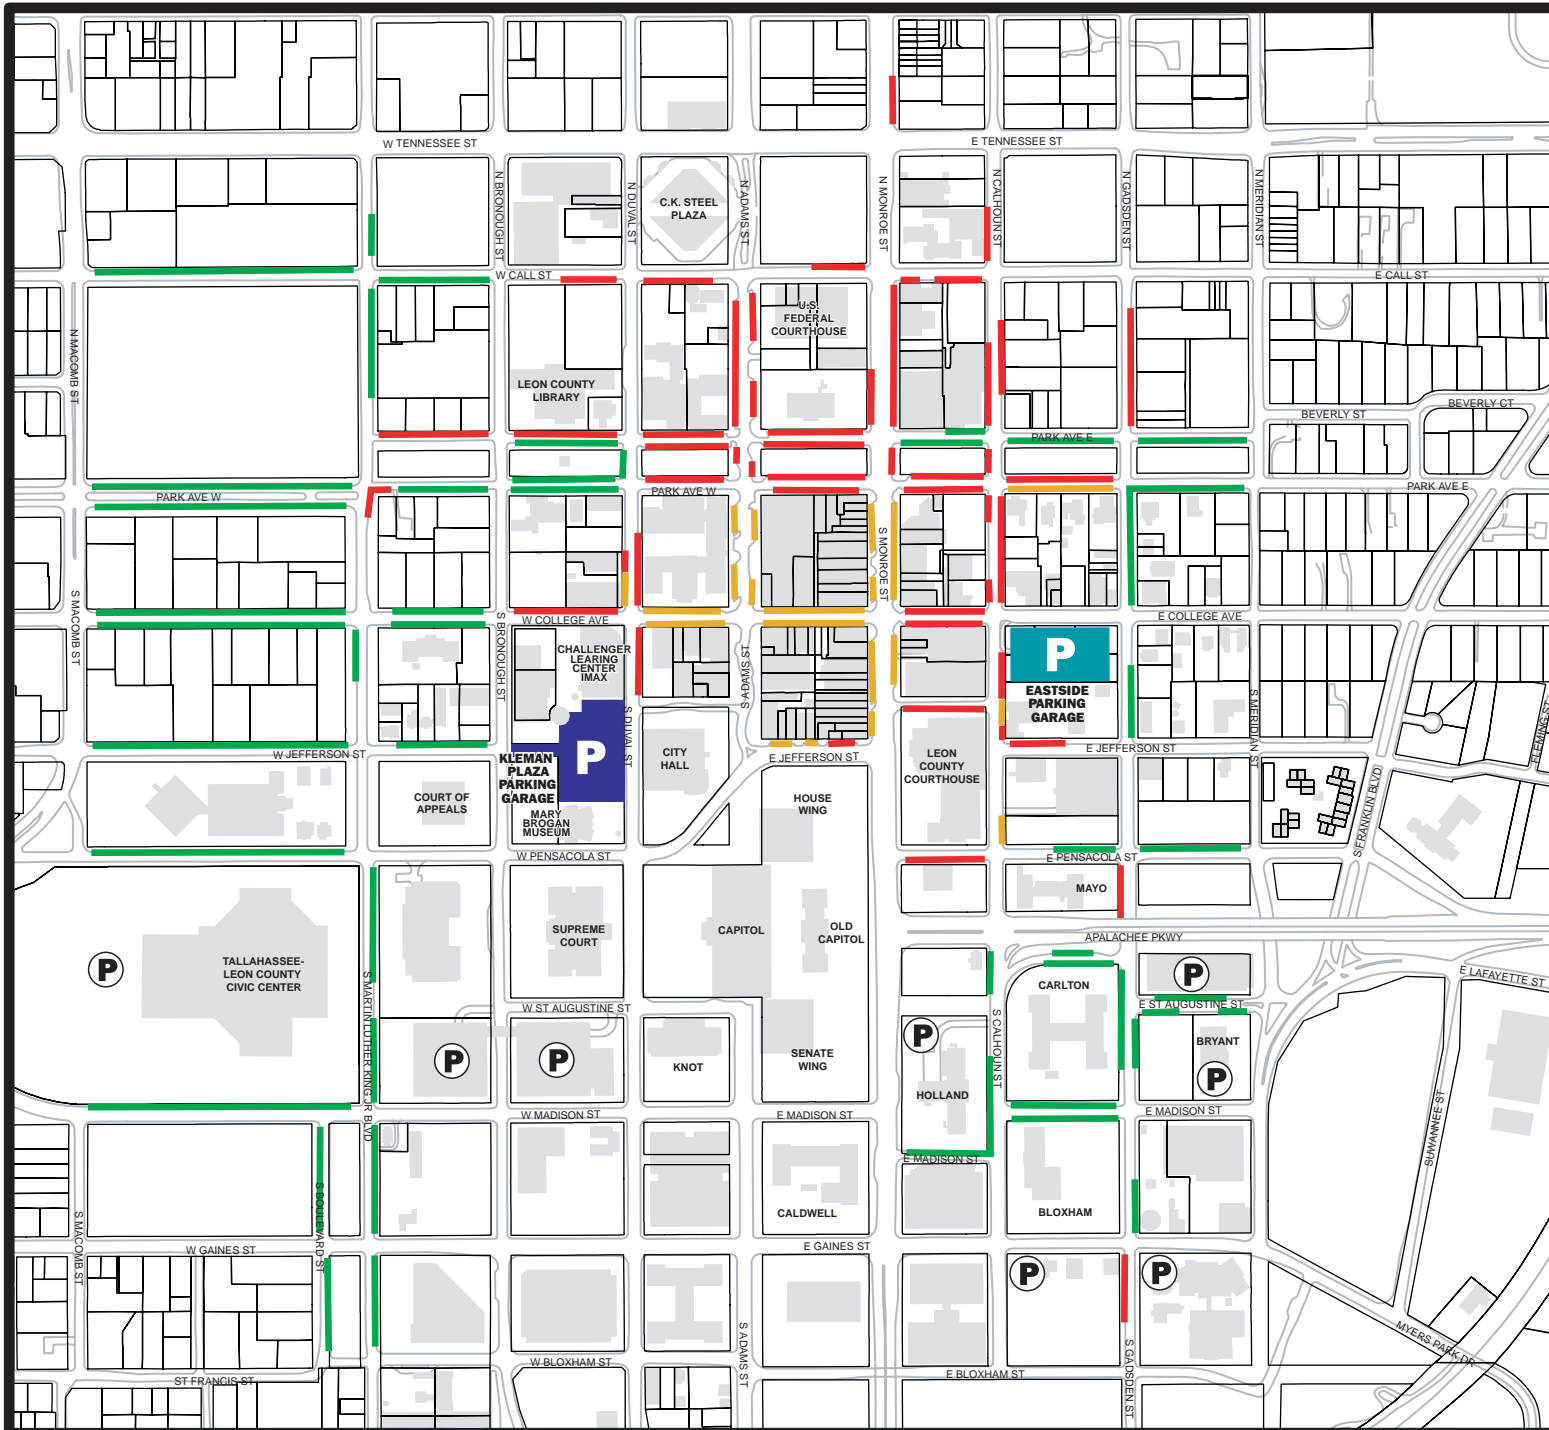

DOWNTOWN PUBLIC PARKING

- ON STREET METERS**
- ONE HOUR OR LESS
 - TWO HOURS
 - FOUR HOURS

CITY OF TALLAHASSEE PUBLIC PARKING GARAGES

P **EASTSIDE PARKING GARAGE** (Enter on Calhoun)

P **KLEMAN PLAZA PARKING GARAGE** (Enter on Bronough or Duval)
FIRST 30 MINUTES FREE