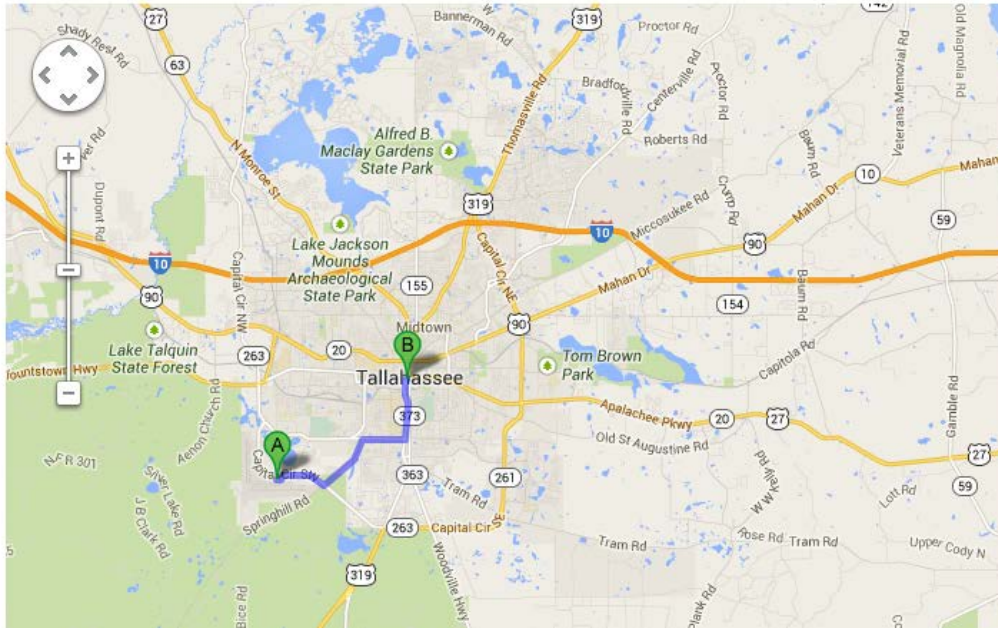

# Driving Directions from the Airport

## A Terminal Rd

- |  |                           |
|--|---------------------------|
| 1. Head east on Terminal Loop Road toward Capital Cir SW<br>About 2 mins | go 0.3 mi<br>total 0.3 mi |
| ➤ 2. Turn right onto Capital Cir SW<br>About 2 mins                      | go 1.3 mi<br>total 1.6 mi |
| ⬅ 3. Turn left onto County Rd 2203/Springhill Rd<br>About 3 mins         | go 1.7 mi<br>total 3.3 mi |
| ➤ 4. Turn right onto W Orange Ave<br>About 3 mins                        | go 1.2 mi<br>total 4.5 mi |
| ⬅ 5. Turn left onto S Adams St<br>About 3 mins                           | go 1.0 mi<br>total 5.6 mi |
| ↙ 6. Slight left onto S Bronough St                                      | go 0.2 mi<br>total 5.8 mi |
| 7. Continue onto S Duval St<br>About 2 mins                              | go 0.5 mi<br>total 6.3 mi |
| ➤ 8. Turn right onto St Augustine St                                     | go 325 ft<br>total 6.3 mi |

## B Florida State Capitol

These directions are for planning purposes only. You may find that construction projects, traffic, weather, or other events may cause conditions to differ from the map results, and you should plan your route accordingly. You must obey all signs or notices regarding your route.